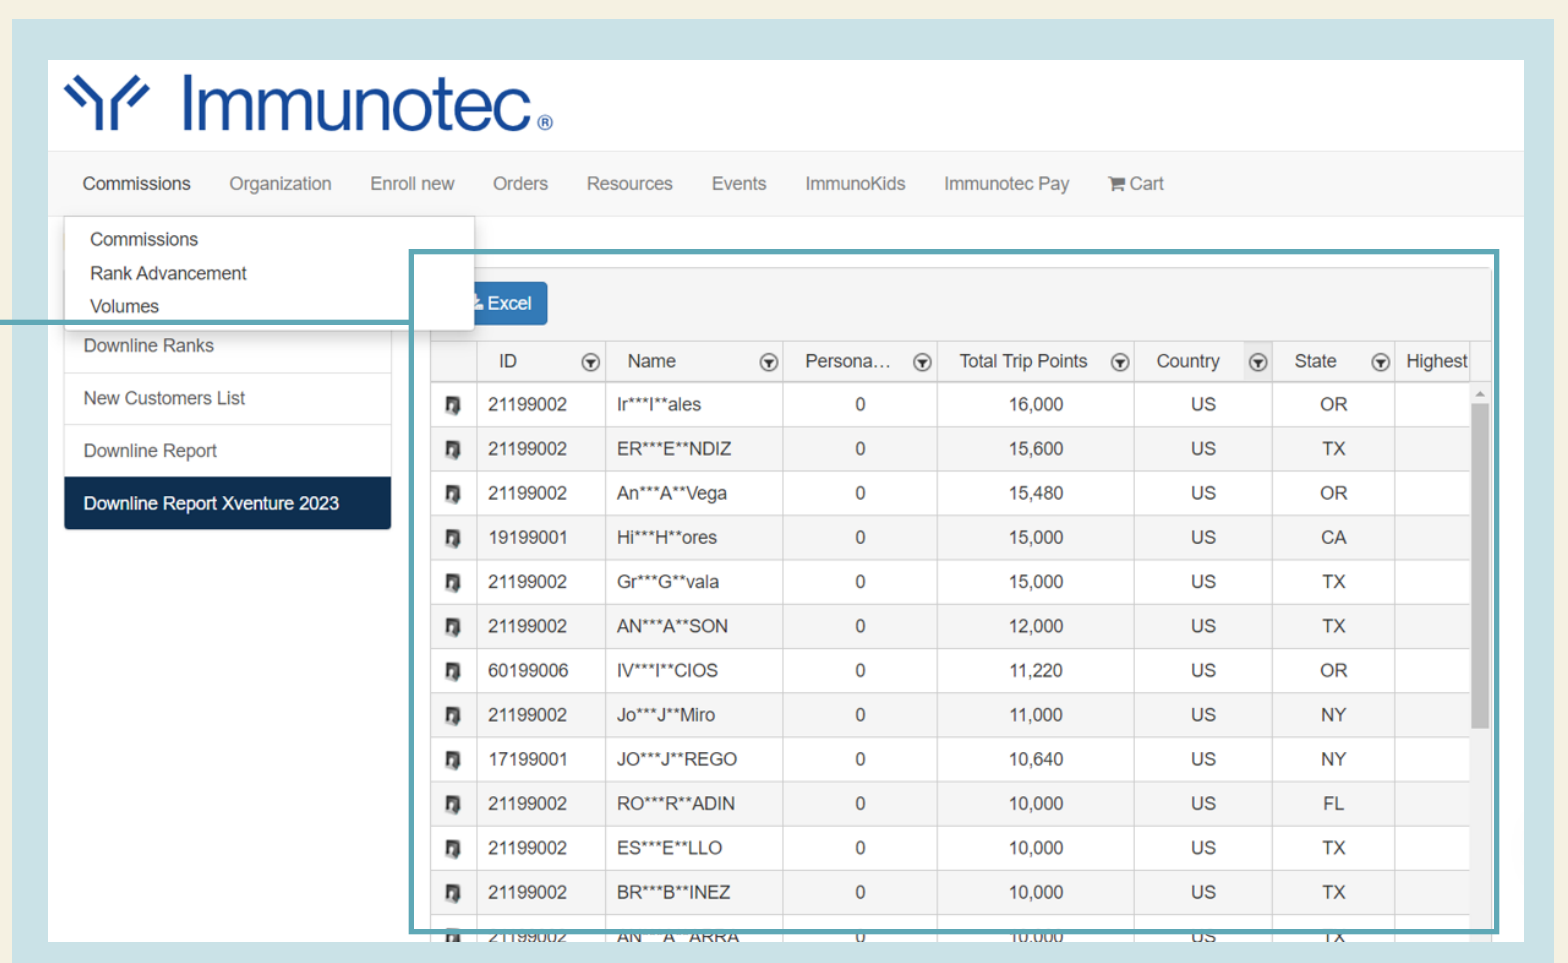

ARE YOU FAMILIAR WITH YOUR XVENTURE DOWNLINE REPORT?

This is the ideal tool for leaders to follow up with their team to **encourage the most qualified Consultants to achieve the Xventure journey.**

LEARN HOW TO USE IT IN 3 SIMPLE STEPS:

1 Identify the **Organization** menu

2 Click on:
**Downline Report
Xventure 2023**

3 The report shows **from the highest to the lowest Consultants travel credits** in your organization.

**You can also download it in Excel.*