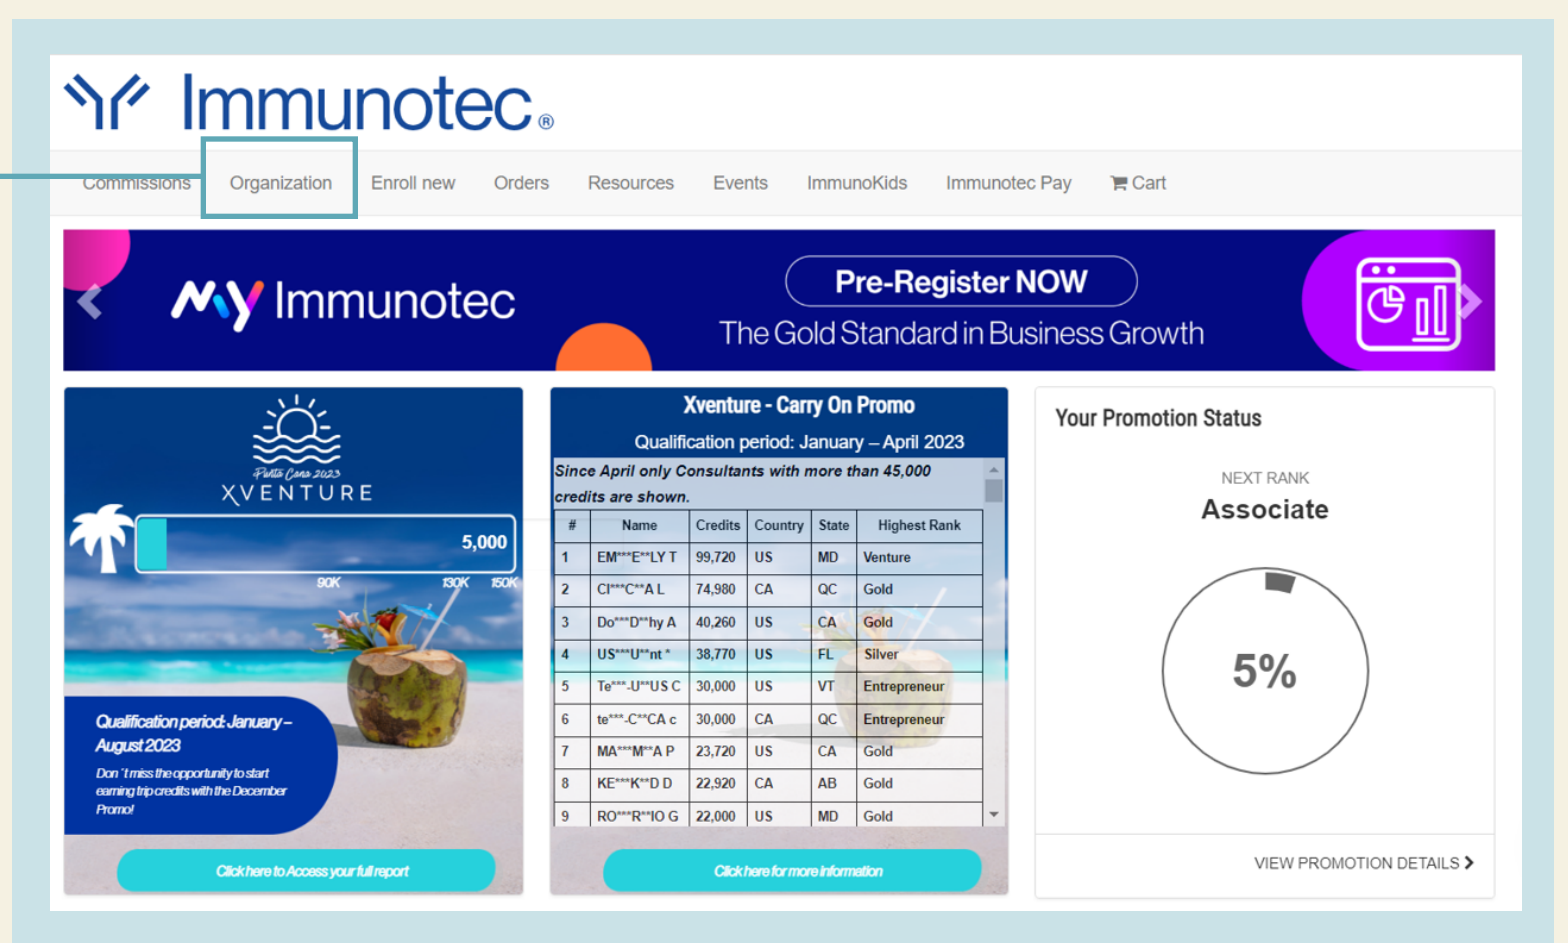

ARE YOU FAMILIAR WITH YOUR XVENTURE DOWNLINE REPORT?

This is the ideal tool for leaders to follow up with their team to **encourage the most qualified Consultants to achieve the Xventure journey.**

LEARN HOW TO USE IT IN 3 SIMPLE STEPS:

1 Identify the **Organization** menu

2 Click on:
**Downline Report
Xventure 2023**

3 The report shows **from the highest to the lowest Consultants travel credits** in your organization.

**You can also download it in Excel.*