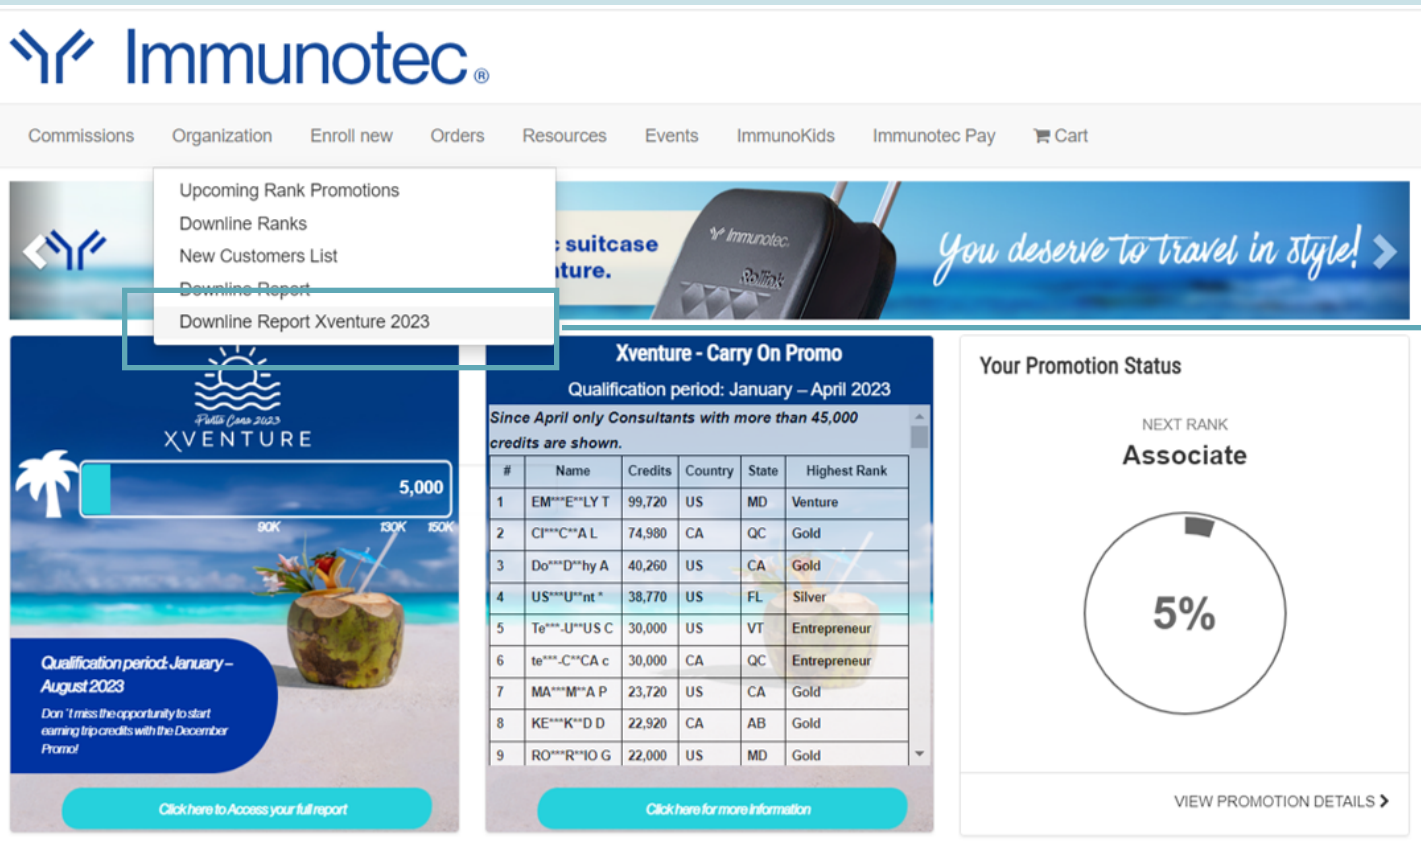

ARE YOU FAMILIAR WITH YOUR XVENTURE DOWNLINE REPORT?

This is the ideal tool for leaders to follow up with their team to **encourage the most qualified Consultants to achieve the Xventure journey.**

LEARN HOW TO USE IT IN 3 SIMPLE STEPS:

1 Identify the **Organization** menu

2 Click on:
**Downline Report
Xventure 2023**

3 The report shows **from the highest to the lowest Consultants travel credits** in your organization.

**You can also download it in Excel.*